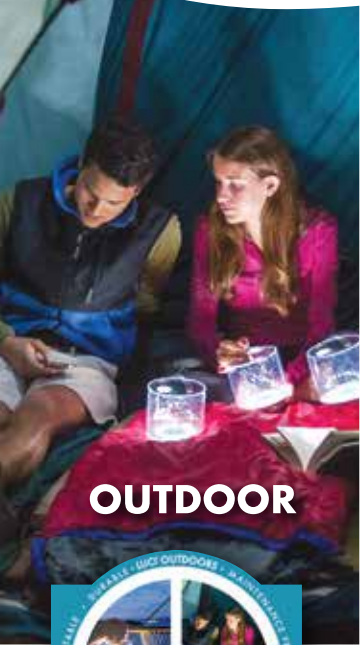

## MULTIPLE USES

**Luci is Unique! Luci is Useful! Luci Unites!**

**OUTDOOR**

**HOME**

**EMERGENCY**

**LUCI AURA\***

## Features

**3 Settings**  
Mood, Bright,  
Flashing

**10 ft<sup>2</sup>**  
(1 m<sup>2</sup>)  
Lighting  
Area

**10 LED**  
Lights  
80 Lumens

**4 oz**  
(113g)  
Weight

**8 Hours**  
Full Charge  
Time